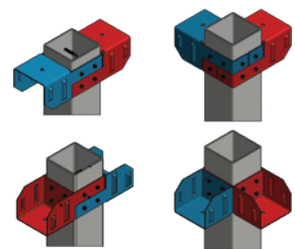

Ideal for renovators, because of the lightweight panels and simple construction method, PowerFence uses standard 1800 x 600 x 75mm PowerPanels, steel brackets and steel posts which can be easily and quickly erected without the need for excavation or strip footing. Ideal for houses, multi-residential projects, low-rise apartments and DIY projects.

HEBEL POWERFENCE

PROVIDES AN INNOVATIVE SOLID FENCING SYSTEM THAT'S ATTRACTIVE, VERSATILE AND EASY TO INSTALL.

ITEM	DESCRIPTION	LOCATION
1	Hebel PowerFence panel	Entire fence
2	PowerFence Bracket Set	Lateral support for panels
3	Screw 10-24 x 40 self drilling	To fix bracket to post and post cover to post
4	PowerFence Post	Structural post for PowerFence
5	PowerFence Post Extension Piece 800mm	Post extension for PowerFence Post (300mm insertion)
6	PowerFence Post Cover 115 x 1800 x 15mm	Vertical express FC post cover - end and internal corners
7	PowerFence Post Cover 240 x 1800 x 15mm	Vertical express FC post cover - common posts and external corners
8	Hebel Capping - 50mm Hebel PowerBlock (pack of 6)	Caps top of posts or panels
9	Deflection Head 76mm x 50mm x 3m x 0.8mm BMT	Caps top of PowerFence panels
10	Hebel Adhesive	Used for all panel joints
11	Hebel Anti - Corrosion Paint 500ml	Used to coat exposed reo on cut panels

THE HEBEL POWERFENCE BRACKET

Multi-purpose and adjustable for all-round easier and safer construction. Move it up or down while constructing. Rotate it to make a corner. Turn it upside down for a starting cleat. Use it as a lateral support for all the panels. Separate its two integrated sections for stepped or terraced fencing. Easy to position and refix as you go.