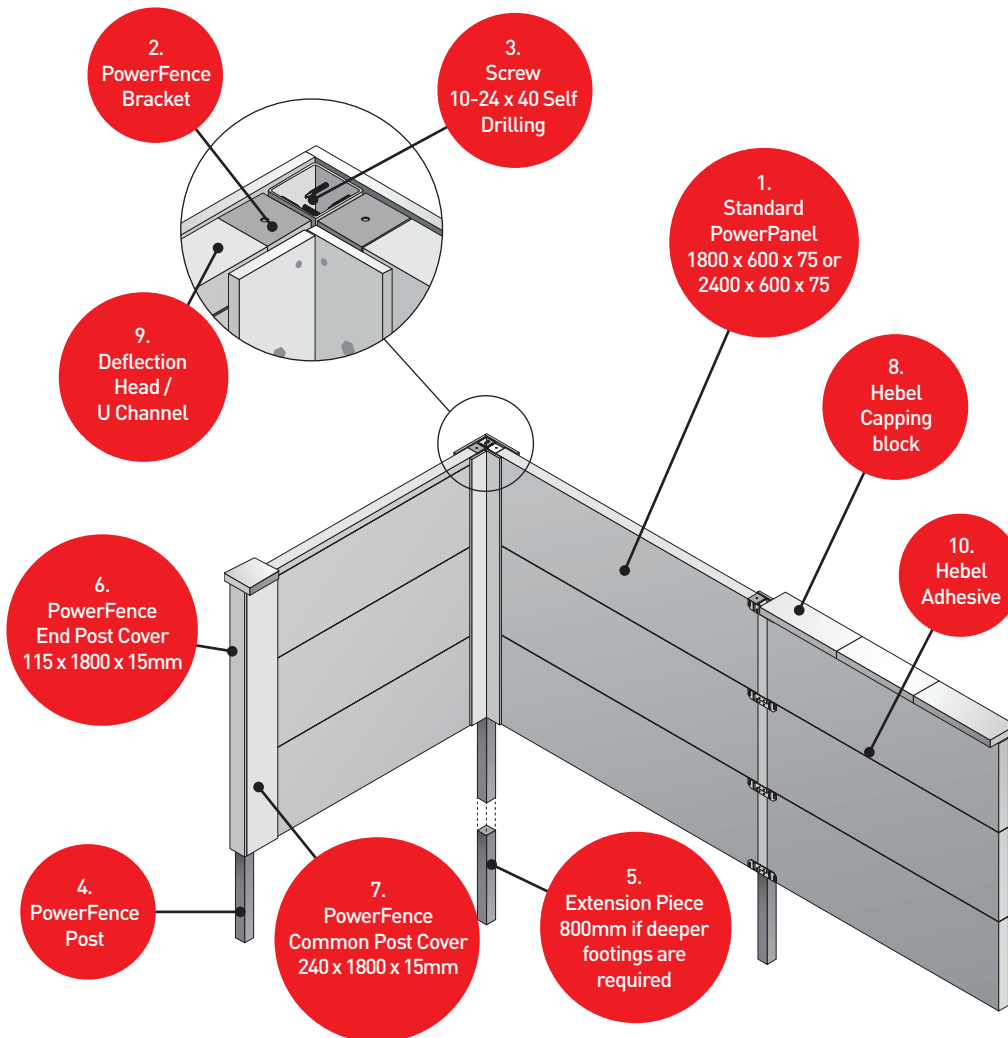

HEBEL POWERFENCE

PROVIDES AN INNOVATIVE SOLID FENCING SYSTEM THAT'S ATTRACTIVE, VERSATILE AND EASY TO INSTALL.

Hebel PowerFence has been developed for residential fencing applications and is warranted by CSR Hebel.

Ideal for renovators, because of the lightweight panels and simple construction method, PowerFence uses standard 1800 x 600 x 75mm PowerPanels, steel brackets and steel posts which can be easily and quickly erected without the need for excavation or strip footing. Ideal for houses, multi-residential projects, low-rise apartments and DIY projects.

POWERFENCE STANDARD PANEL SIZES

75mm thick x 600mm wide x 1800mm and 2400mm long.

FENCING – HOUSES & LOW RISE MULTI RESIDENTIAL

- easy to build, cost effective and attractive
- can be easily painted or fully rendered
- creates privacy and acts as a reflective noise barrier
- perfect for boundary fencing or as an alternative to standard masonry front fences
- can change the edge profiles (monolithic or expressed) to create a range of looks with capping, finishes and routing patterns

THE HEBEL POWERFENCE BRACKET

Multi-purpose and adjustable for all-round easier and safer construction. Move it up or down while constructing. Rotate it to make a corner. Turn it upside down for a starting cleat. Use it as a lateral support for all the panels. Separate its two integrated sections for stepped or terraced fencing. Easy to position and refix as you go.