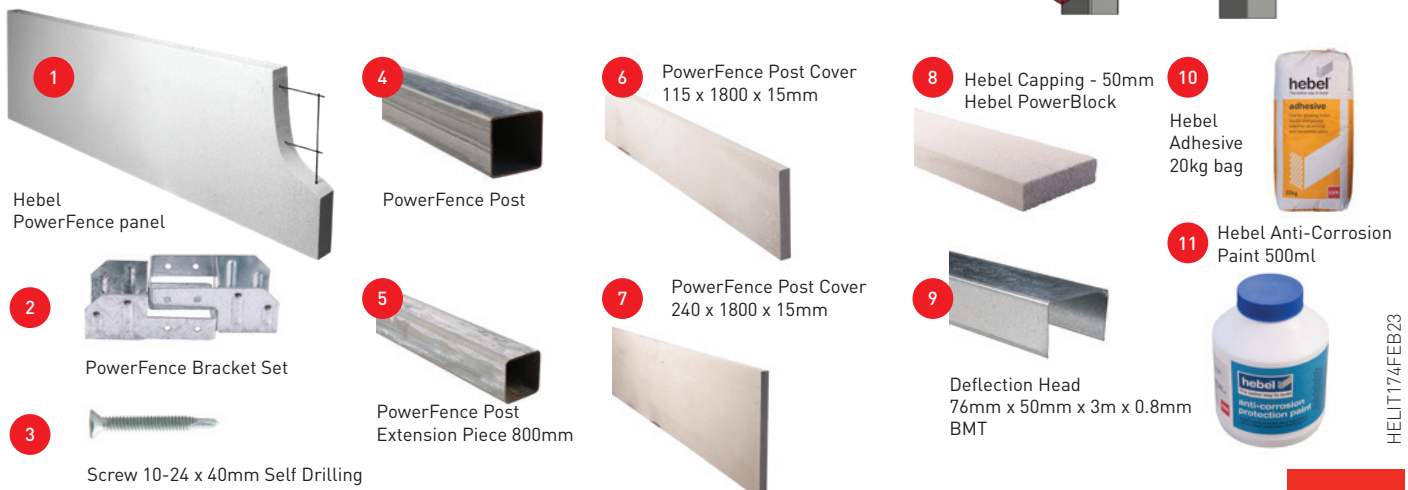

Ideal for renovators, because of the lightweight panels and simple construction method, PowerFence uses standard 1800 x 600 x 75mm PowerPanels, steel brackets and steel posts which can be easily and quickly erected without the need for excavation or strip footing. Ideal for houses, multi-residential projects, low-rise apartments and DIY projects.

HEBEL POWERFENCE

PROVIDES AN INNOVATIVE SOLID FENCING SYSTEM THAT'S ATTRACTIVE, VERSATILE AND EASY TO INSTALL.

ITEM	DESCRIPTION	LOCATION
1	Hebel PowerFence panel	Entire fence
2	PowerFence Bracket Set	Lateral support for panels
3	Screw 10-24 x 40 self drilling	To fix bracket to post and post cover to post
4	PowerFence Post	Structural post for PowerFence
5	PowerFence Post Extension Piece 800mm	Post extension for PowerFence Post (300mm insertion)
6	PowerFence Post Cover 115 x 1800 x 15mm	Vertical express FC post cover - end and internal corners
7	PowerFence Post Cover 240 x 1800 x 15mm	Vertical express FC post cover - common posts and external corners
8	Hebel Capping - 50mm Hebel PowerBlock (pack of 6)	Caps top of posts or panels
9	Deflection Head 76mm x 50mm x 3m x 0.8mm BMT	Caps top of PowerFence panels
10	Hebel Adhesive	Used for all panel joints
11	Hebel Anti - Corrosion Paint 500ml	Used to coat exposed reo on cut panels

THE HEBEL POWERFENCE BRACKET

Multi-purpose and adjustable for all-round easier and safer construction. Move it up or down while constructing. Rotate it to make a corner. Turn it upside down for a starting cleat. Use it as a lateral support for all the panels. Separate its two integrated sections for stepped or terraced fencing. Easy to position and refix as you go.